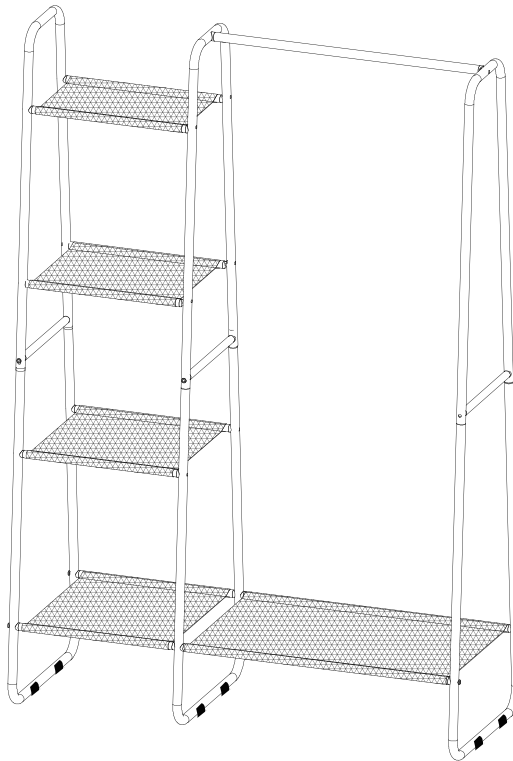

PORTANT A VET ARTEMIS ETAGERES/GARMENT RACK ARTEMIS SHELVES

REF. 181233

 A x 1	 B x 1	 C x 1	 D x 1	 E x 1
 F x 1	 G x 1	 H x 1	 I x 2	 J x 1
 K x 1  L x 2  M x 8  N x 3		 O x 2	 P x 24	 Q x 6
		 R x 28	 S	

PORTANT A VET ARTEMIS ETAGERES/GARMENT RACK ARTEMIS SHELVES